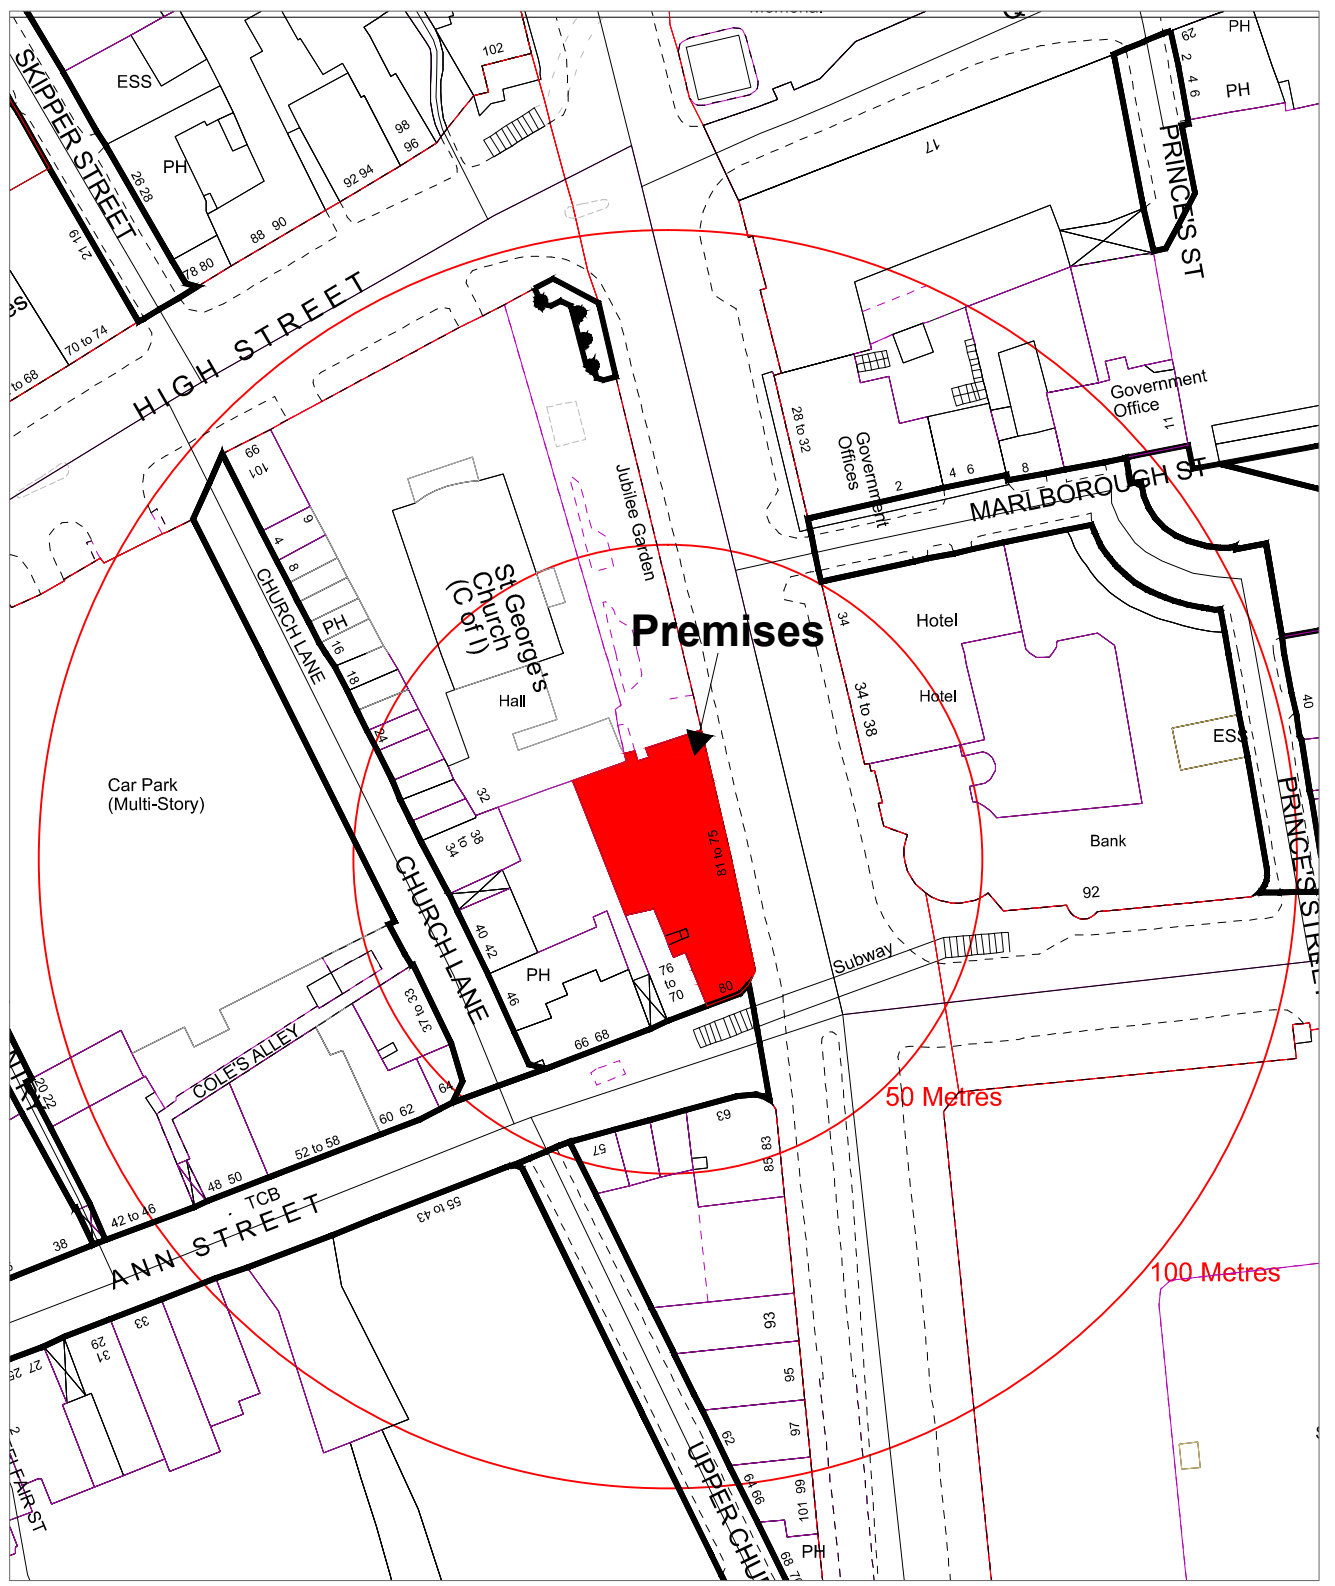

Building Control Service

Belfast Mapping Data v3.0
Prepared by I.S.B.
Based upon the Ordnance Survey
Of Northern Ireland map with the
permission of the Director & Chief Executive.
© CROWN COPYRIGHT 2003

Appendix 2

DRAWN BY MT
DATE 11/10/2016

The Bullit Hotel
40a Church Lane

SCALE 1:1250